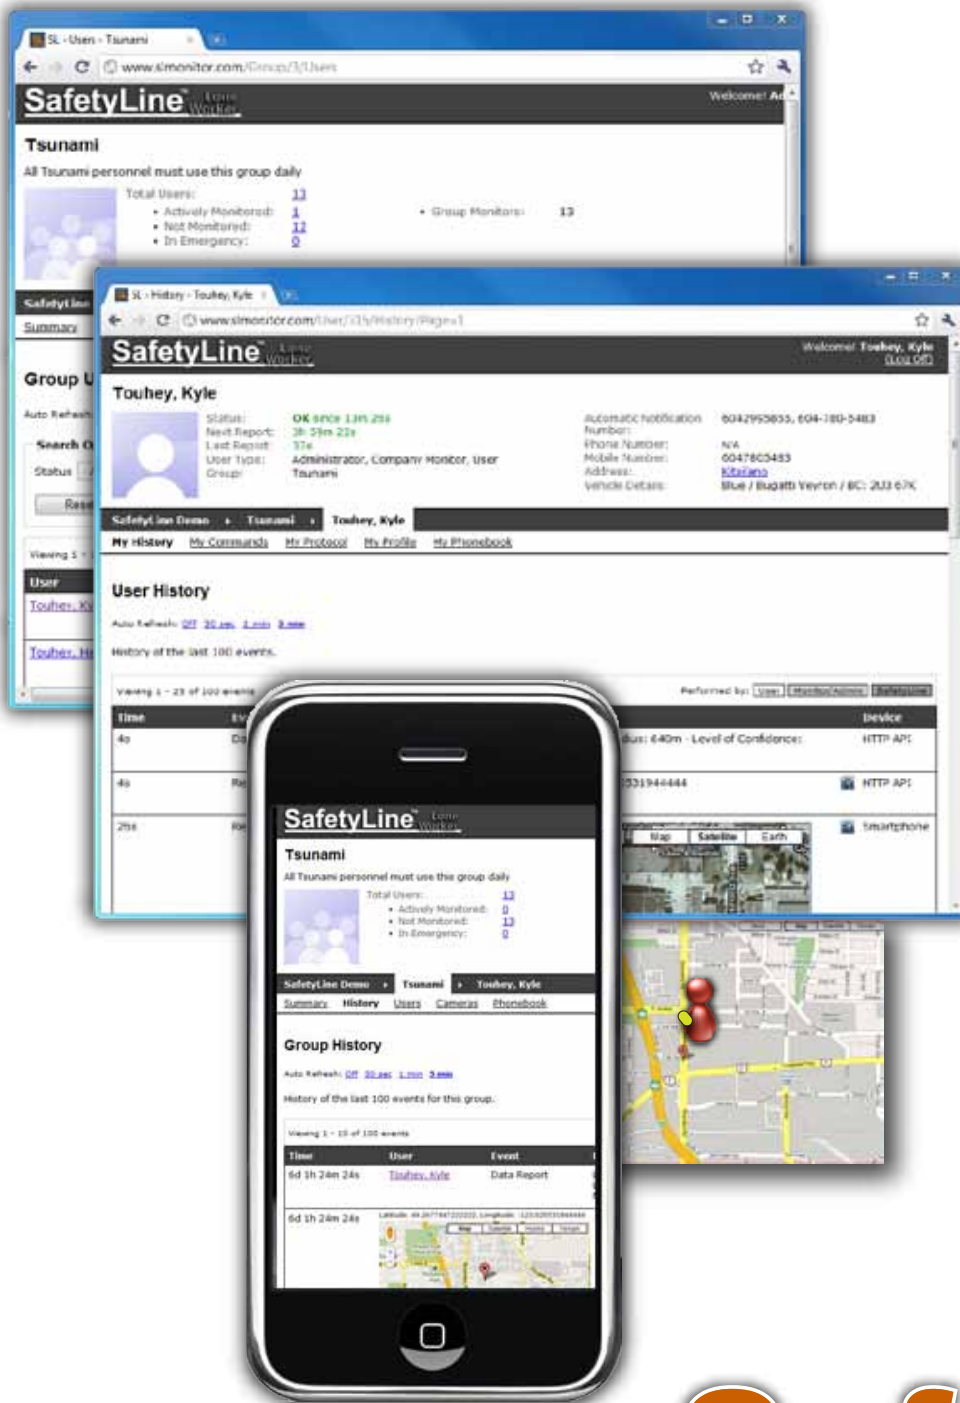

# Web Application

- Secured Log In
- Web Interface = No Software to Install
- Generate Full Custom Reports On Demand
- Everything is Logged
- View Status and Info For all Workers Anytime
- View Workers' Location and Events History
- Administrative Flexibility
- No Need to Actively Monitor the System or any Software
- Mobile Browser edition

# SafetyLine

## LONE WORKER